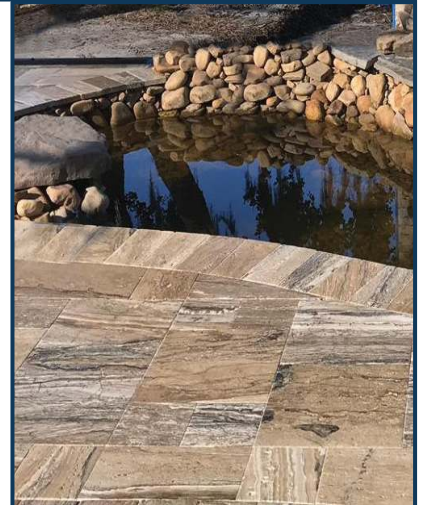

French Pattern

TUMBLED TRAVERTINE

TRAVERTINE PAVERS | VEIN CUT

ANTIQUE ONYX - VEIN CUT

6"x 12"

French Pattern

TUMBLED TRAVERTINE

TRAVERTINE PAVERS | VEIN CUT