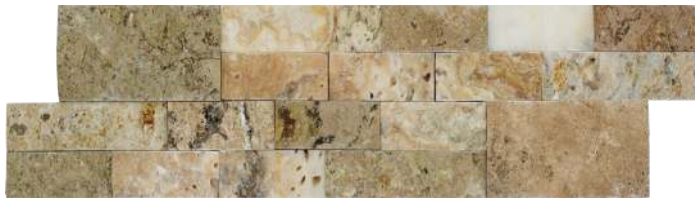

LEDGESTONE PANELS & CORNERS

SPLITFACE

Antique Onyx

6"x 24" Splitface Panel