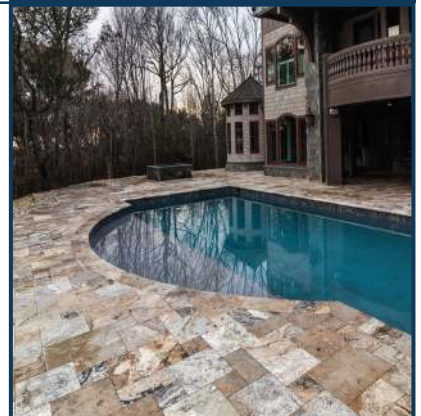

TUMBLED TRAVERTINE

ANTIQUÉ ONYX

6"x 12"

French Pattern

TUMBLED TRAVERTINE

AUTUMN BLEND

6"x 12"

French Pattern