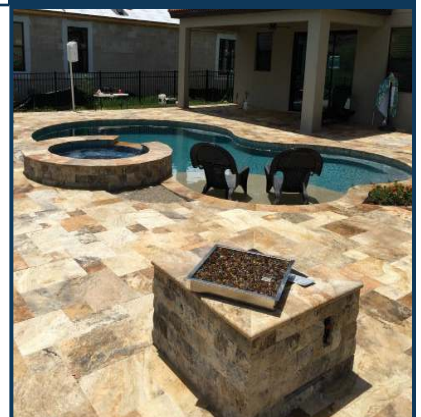

TUMBLED TRAVERTINE

CAPPADOCIA

6"x 12"

French Pattern

TUMBLED TRAVERTINE

TRAVERTINE PAVERS

COUNTRY CLASSIC

6"x 12"