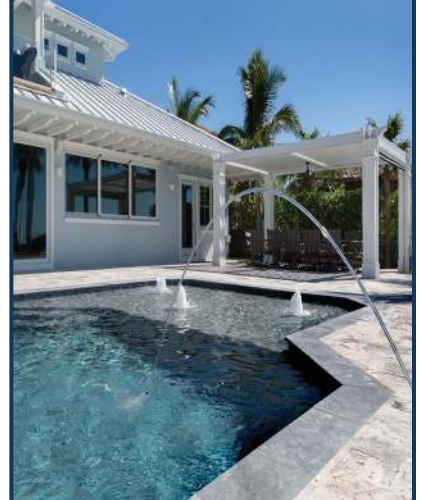

SILVER

(6"x 12", 12"x 24") (16"x 16", 24"x 24")

16"x 24"

French Pattern

TUMBLED TRAVERTINE

SILVER RIVER

6"x 12"

16"x 24"